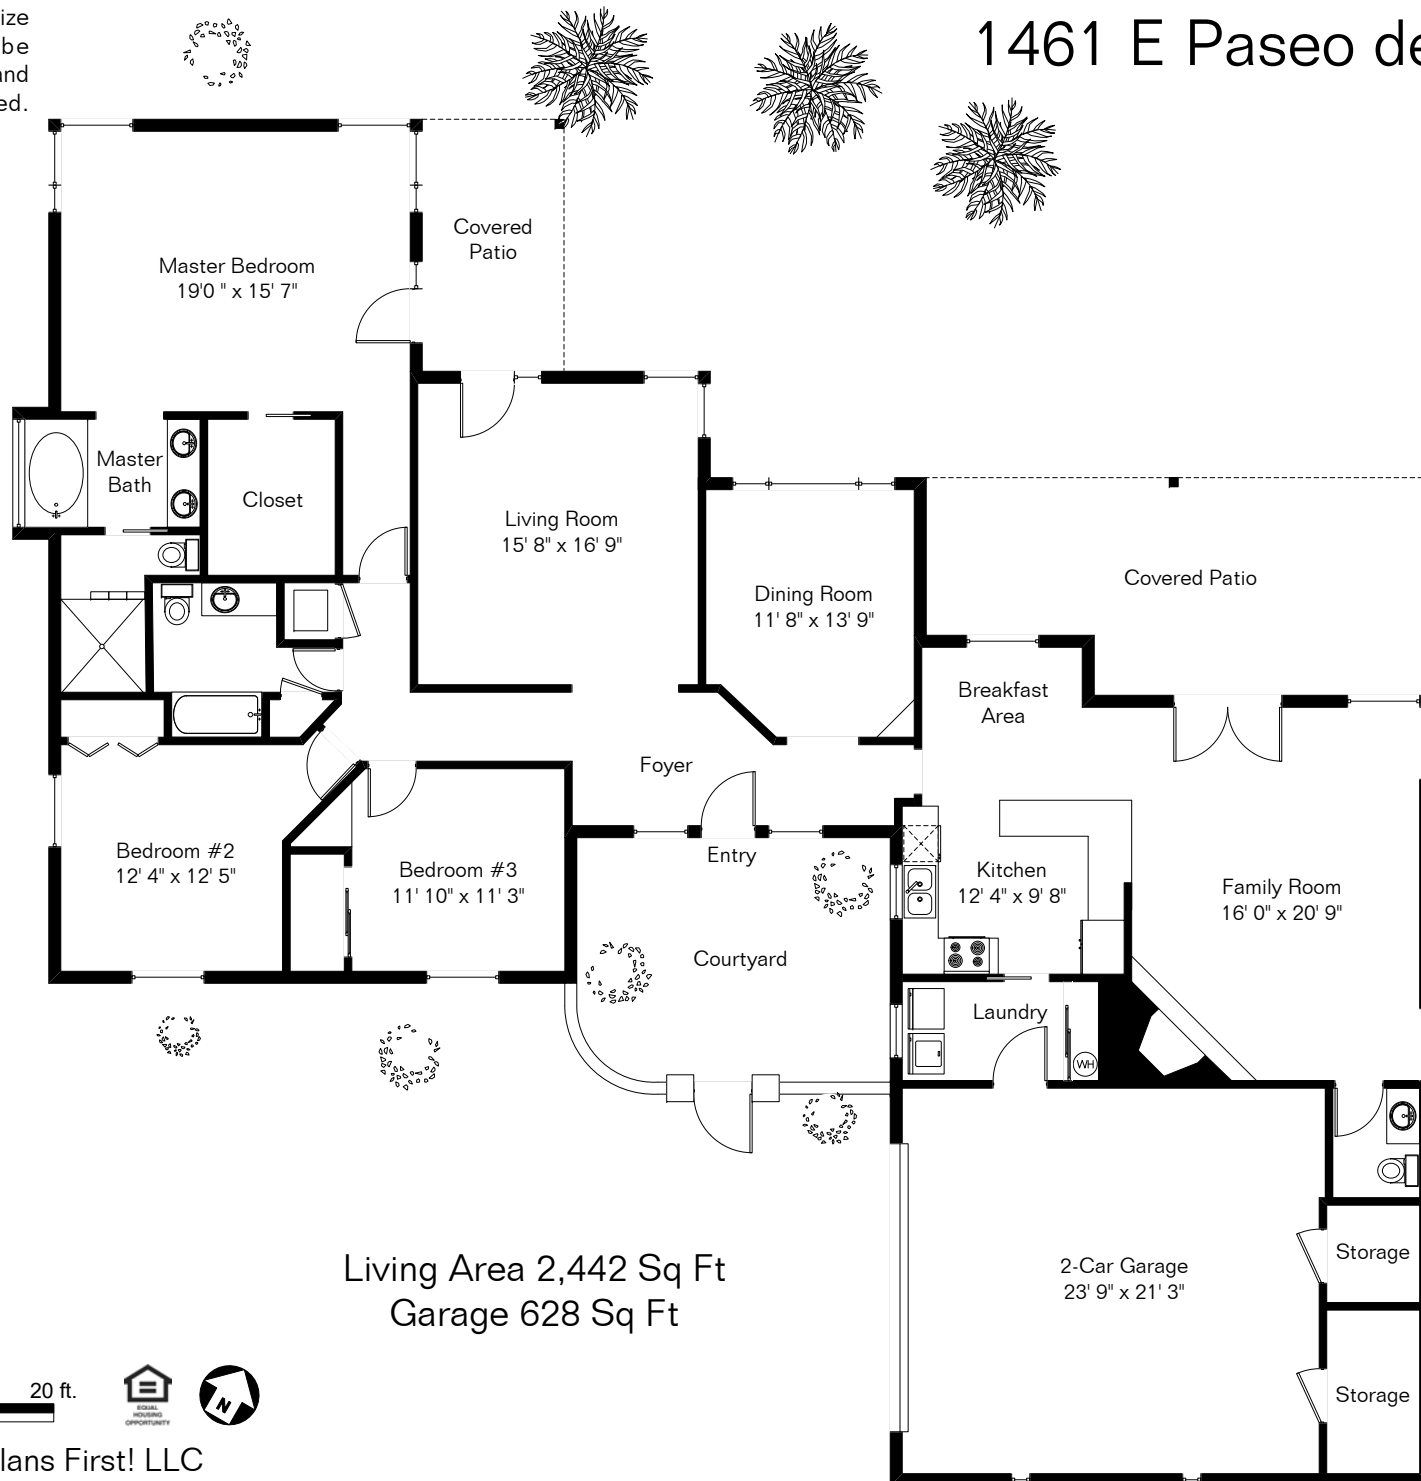

The square footages and room size information are deemed to be reliable but are not guaranteed and should be independently verified.

1461 E Paseo del Zorro

Site Visit June 2019

0 ft. 6 ft. 10 ft. 20 ft.

Copyright 2019 Floor Plans First! LLC
All Rights Reserved.

www.FloorPlansFirst.com

Toll Free (877) 887-1500
Voice (520) 881-1500
Fax (520) 791-7701

Floor Plans First!
See the Floor Plan First!